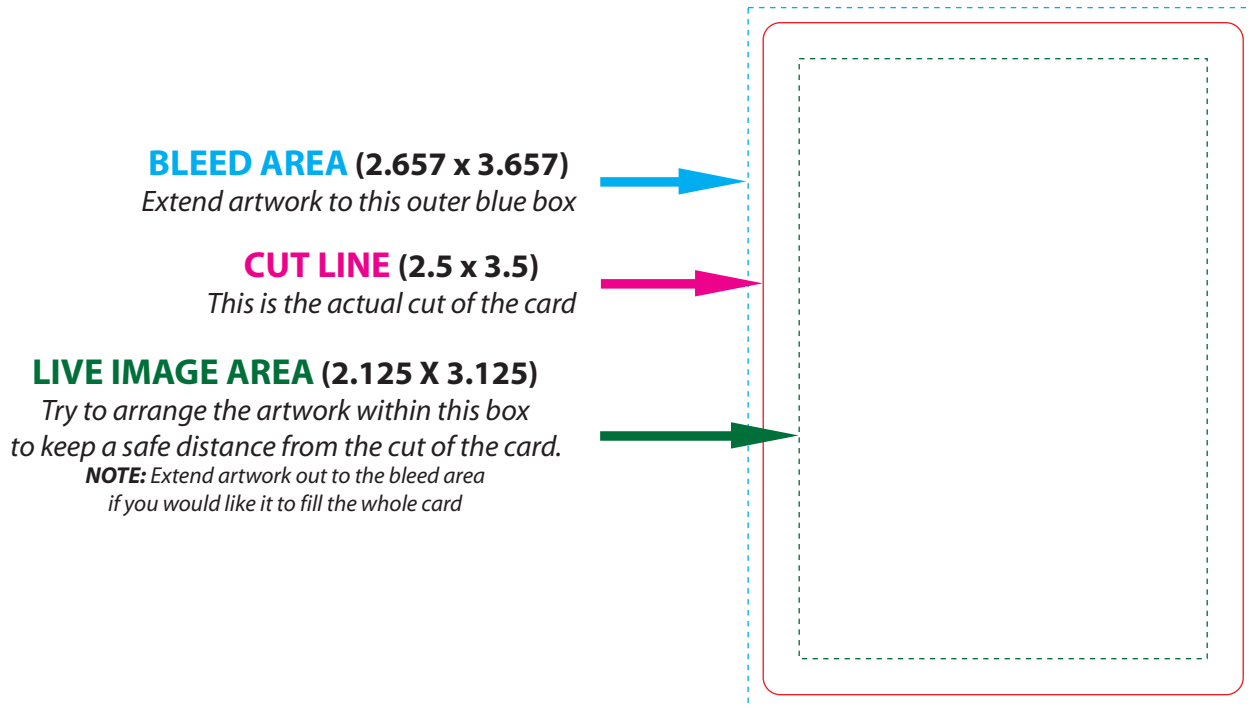

VERTICAL POKER BACK LAYOUT

PLEASE NOTE THE FOLLOWING TO PREVENT ANY DELAYS IN SENDING OUT PROOFS

- Images need to be a minimum of 300dpi (resolution)
- Outline all fonts (Shift•Apple•O)

- Make a note of the PMS colors included in the file/
what PMS colors you want matched. PMS coated values ONLY.
- Embed all linked files and/or include them when sending art.

ART NOTES: