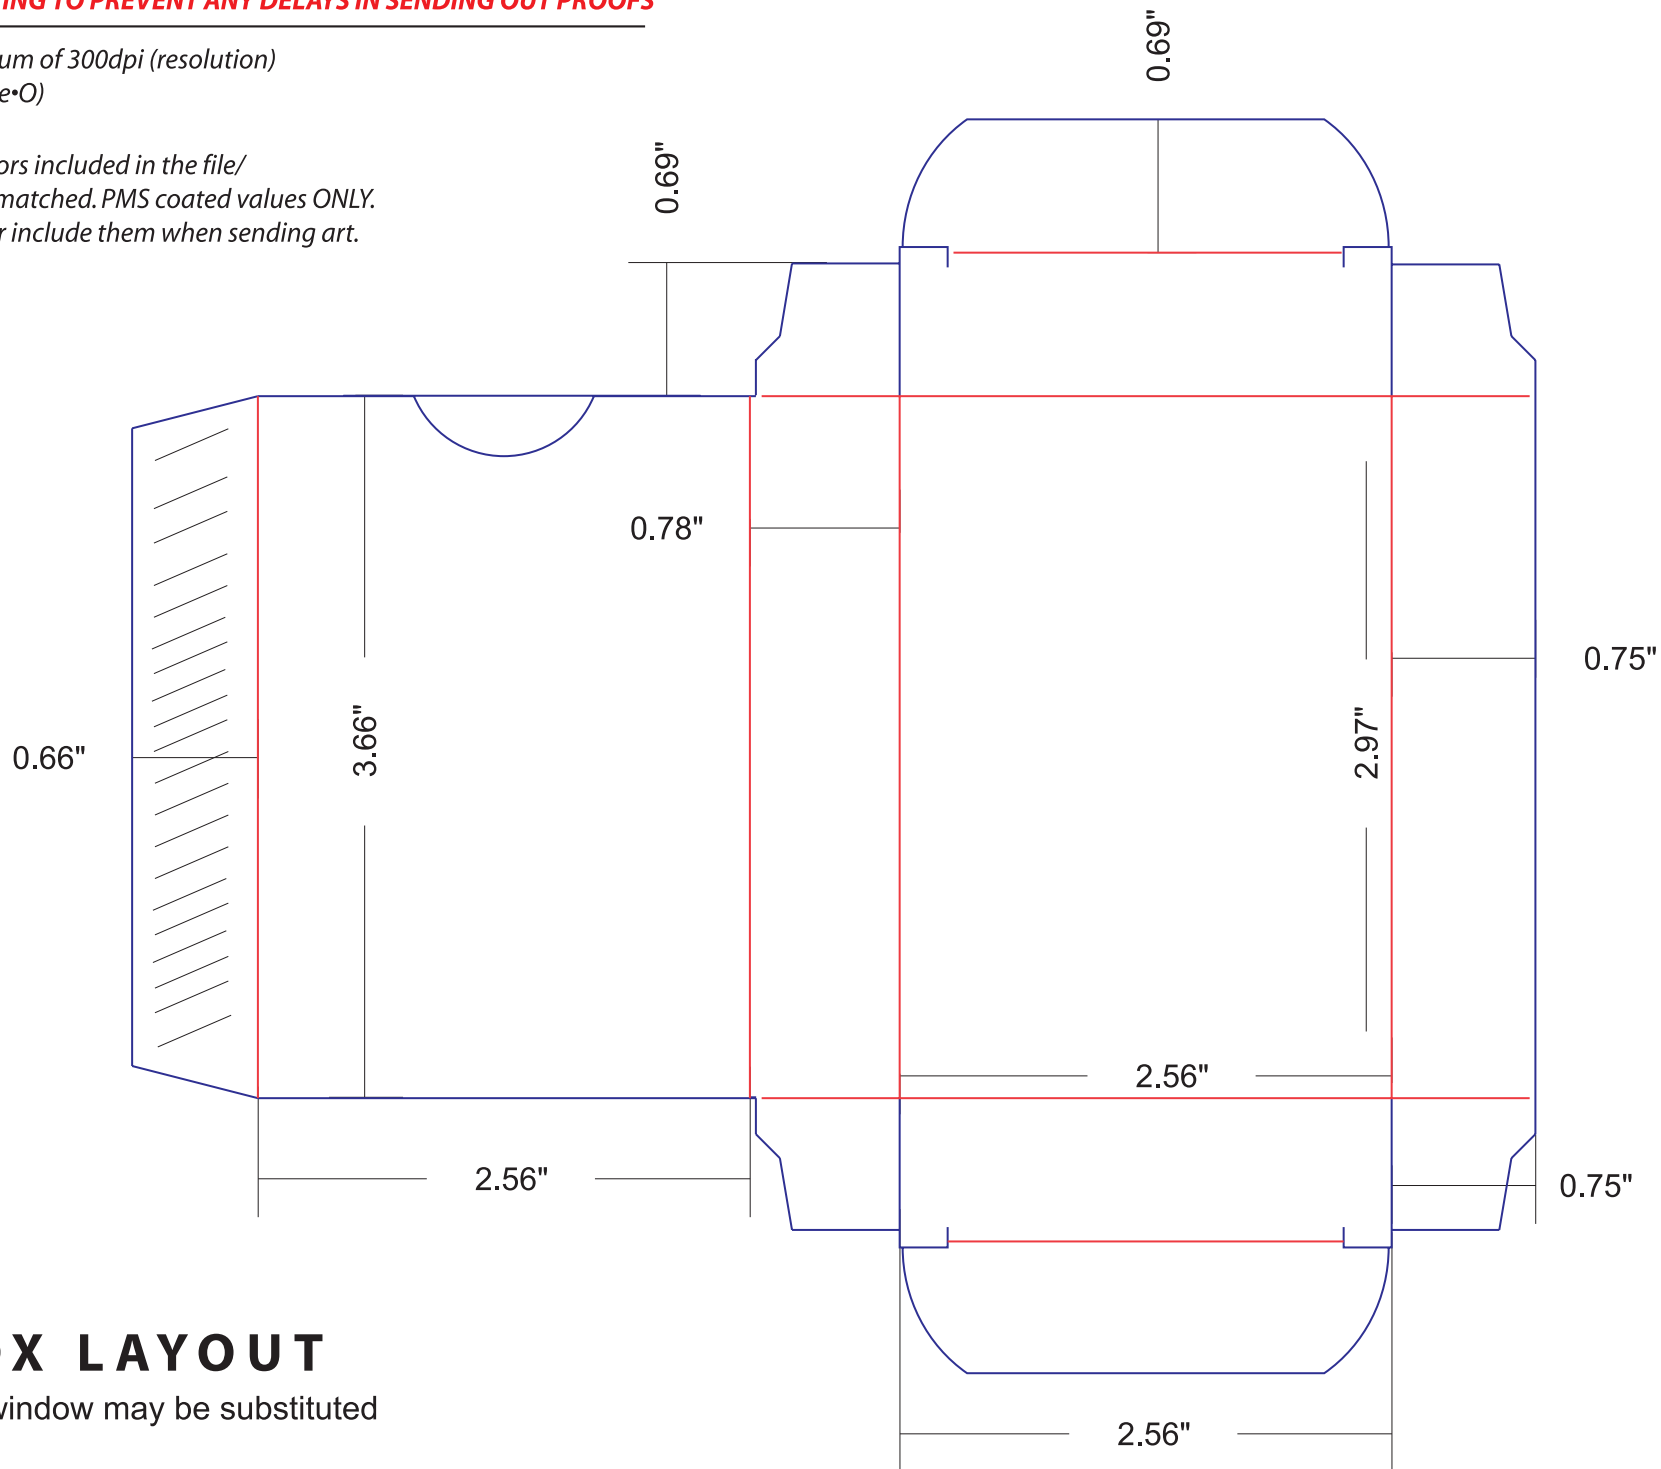

PLEASE NOTE THE FOLLOWING TO PREVENT ANY DELAYS IN SENDING OUT PROOFS

- Images need to be a minimum of 300dpi (resolution)
- Outline all fonts (Shift•Apple•O)
- Make a note of the PMS colors included in the file/
what PMS colors you want matched. PMS coated values ONLY.
- Embed all linked files and/or include them when sending art.

***Remove/Delete
DieLine before
saving art file.**

POKER BOX LAYOUT

Use with window, no window may be substituted
DIMS +/- 0.01"