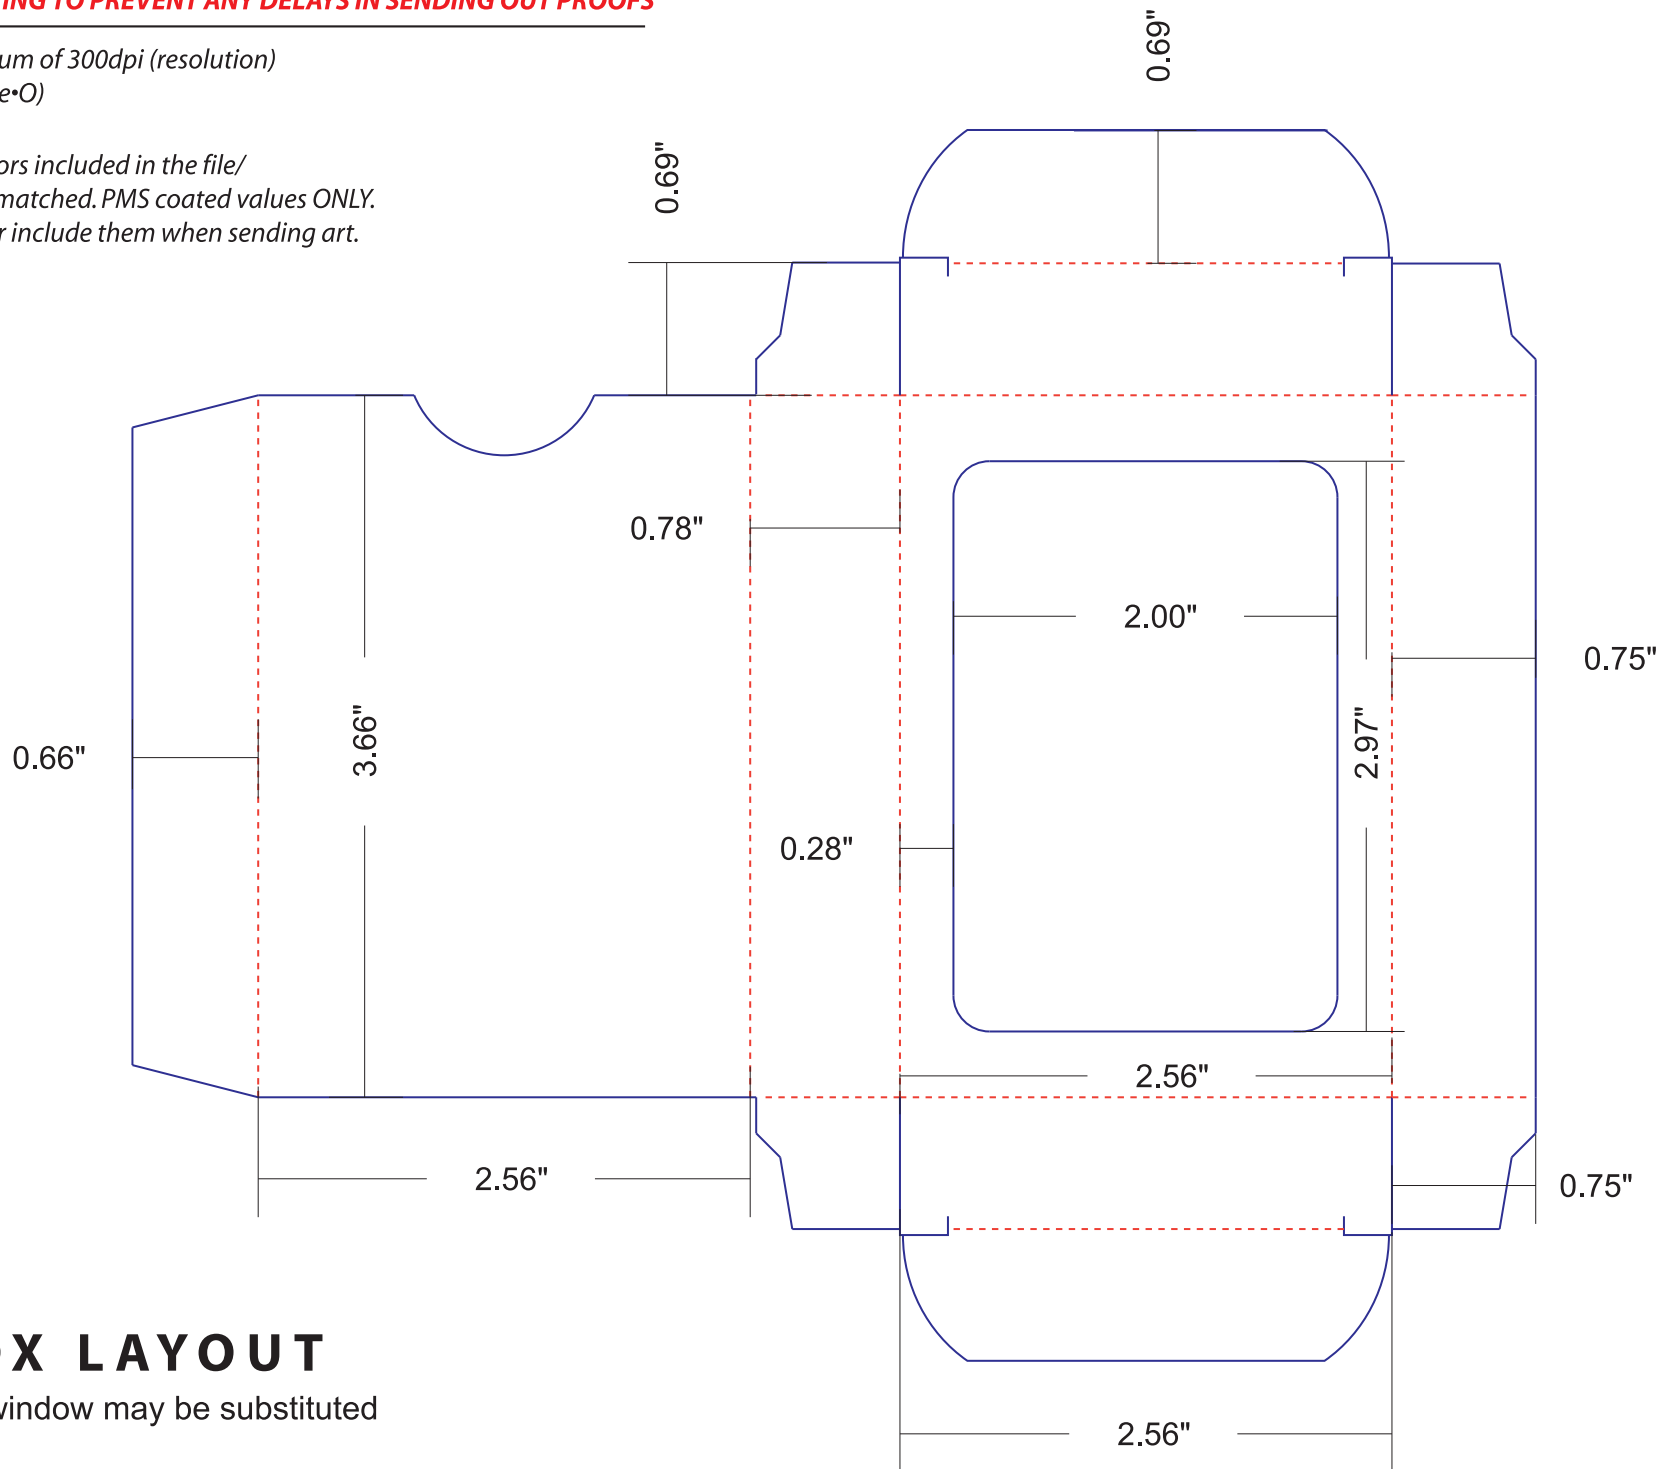

PLEASE NOTE THE FOLLOWING TO PREVENT ANY DELAYS IN SENDING OUT PROOFS

- Images need to be a minimum of 300dpi (resolution)
- Outline all fonts (Shift•Apple•O)
- Make a note of the PMS colors included in the file/
what PMS colors you want matched. PMS coated values ONLY.
- Embed all linked files and/or include them when sending art.

POKER BOX LAYOUT

Use with window, no window may be substituted
DIMS +/- 0.01"